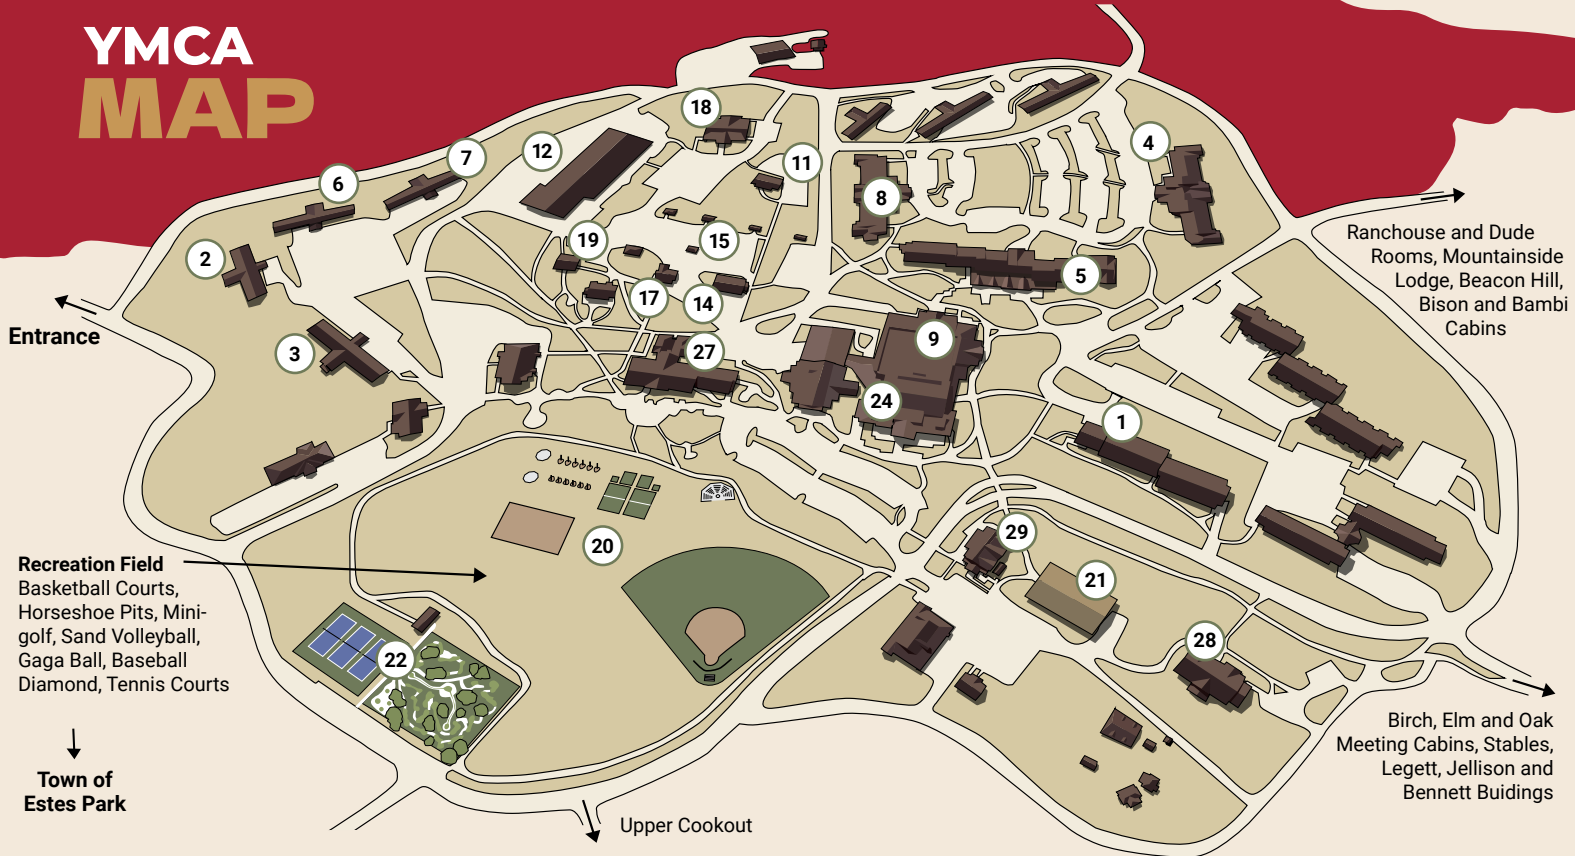

YMCA MAP

Entrance

Recreation Field
Basketball Courts,
Horseshoe Pits, Mini-
golf, Sand Volleyball,
Gaga Ball, Baseball
Diamond, Tennis Courts

↓
**Town of
Estes Park**

Upper Cookout

Ranchouse and Dude
Rooms, Mountainside
Lodge, Beacon Hill,
Bison and Bambi
Cabins

5 Long's Peak Lodge

6 Rainbow Lodge

7 Twin Sisters Lodge

EMERGENCY

27 Crisis Response

12 First Aid Home

FLY GEAR

12 FLY Store
(Longhouse)

14 Lewis A Dick Hall

6 Rainbow Fireside

8 Rams Horn Lodge

17 Texas Cabin

7 Twin Sisters

18 Willome Hall

19 Women's Building

INFORMATION

12 FLY Office

RECREATION

9 Assembly Hall Lobby

20 Basketball Courts

Volleyball Courts

Horseshoe Pits

Gaga Ball Pits

Ultimate Frisbee Field